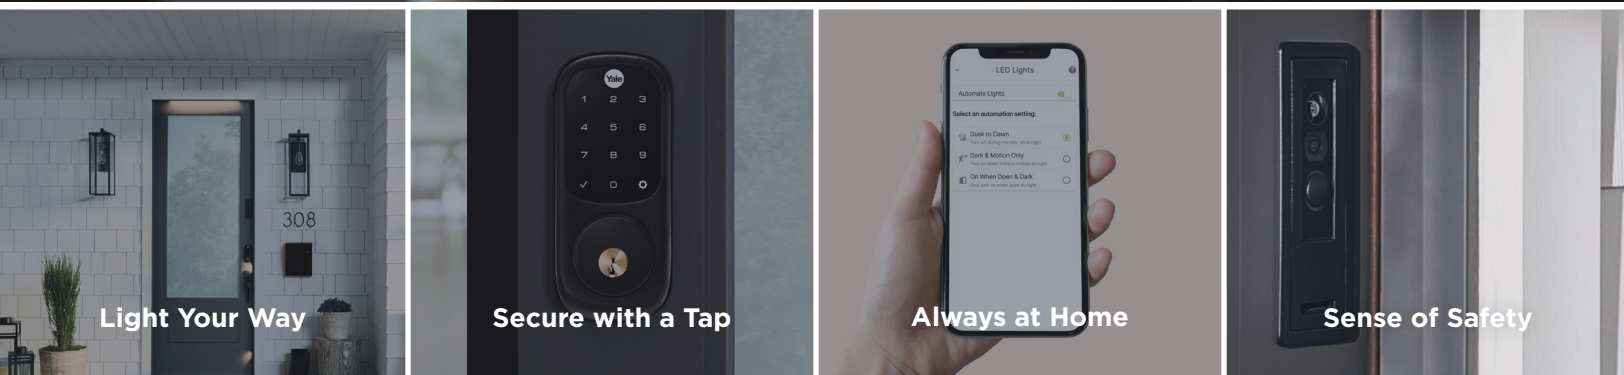

**Always Connected.
Always Protected.**

The Masonite M-Pwr Smart Door is the first of its kind, offering built-in tech like fully integrated power backed by an emergency backup battery**, LED lights, a Ring Video Doorbell, a Yale smart lock and more. It's a frictionless digital door system you can control with your phone, so you can always stay connected wherever you are.