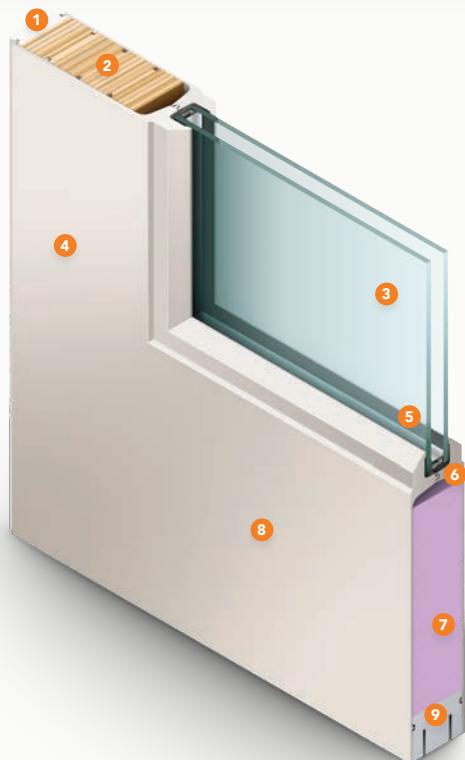

NOVA 45

DIRECT GLAZED

LowE 272 • Impact LowE 366

AVAILABLE WIDTHS

2'0" • 2'6" • 2'8" • 3'0"

DRS1DL

DRF1DL

DRS1D80L

DRF1D80L

The Nova Series is a must-have option to brighten up your home. It features glass that is directly glazed into the door to create a unified interior and exterior look. This design creates a seamless blend between the glass and door, welcoming beautiful scenic views and natural light into any home. The 45 comes in a craftsman profile and is available in Smooth and Fir Grain.

FEATURES & BENEFITS

- 1 COMPOSITE STILE CAP
- 2 FULL LENGTH LVL (*Hinge & Strike side, for extra rigidity*)
- 3 INSULATED 3/4" GLASS (*LoE 272*)
- 4 COMPRESSION MOLDED FIBERGLASS SKIN
- 5 LEAK PROTECTION GLAZING TAPE
- 6 INTEGRALLY MOLDED GLASS STOP
- 7 HIGH INSULATION RIGID FOAM
- 8 ADA COMPLIANT BOTTOM RAIL
- 9 COMPOSITE BOTTOM RAIL