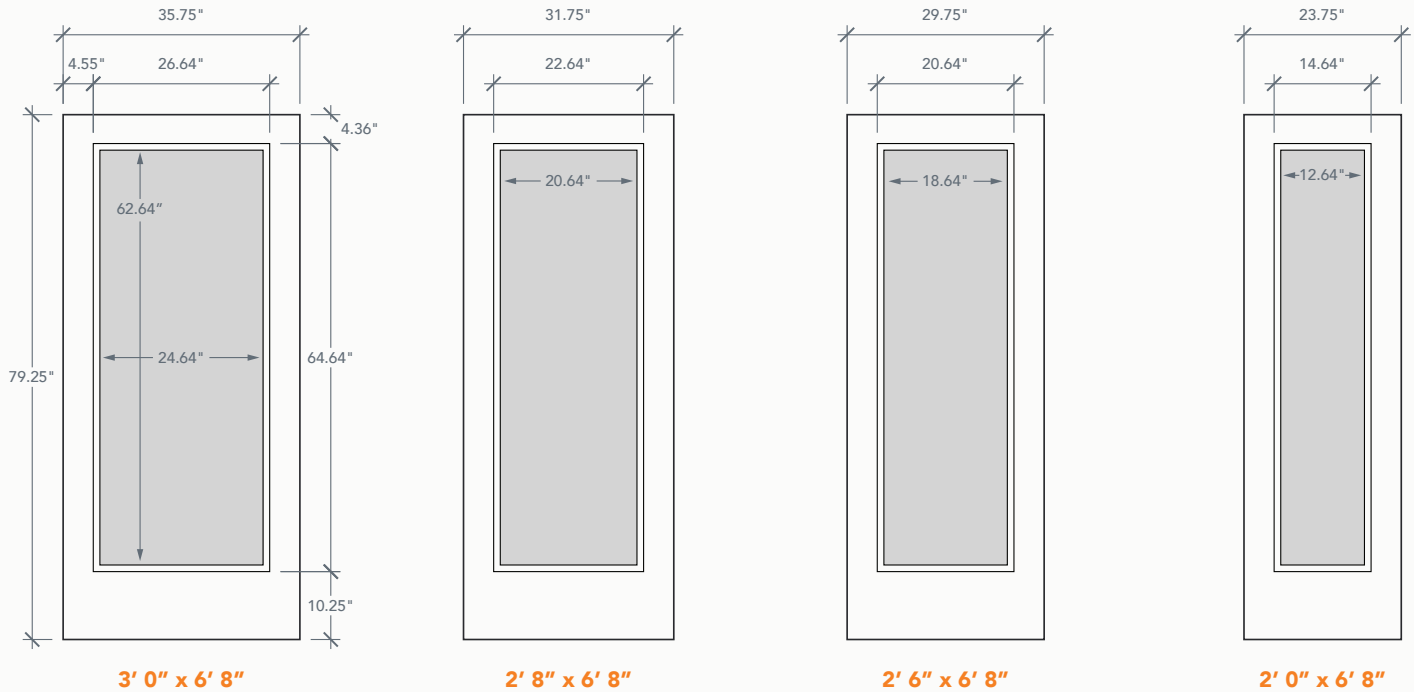

NOVA 45

DIRECT GLAZED

LowE 272 • Impact LowE 366

AVAILABLE WIDTHS

2'0" • 2'6" • 2'8" • 3'0"

DRS1DL

DRF1DL

DRS1D80L

DRF1D80L

The Nova Series is a must-have option to brighten up your home. It features glass that is directly glazed into the door to create a unified interior and exterior look. This design creates a seamless blend between the glass and door, welcoming beautiful scenic views and natural light into any home. The 45 comes in a craftsman profile and is available in Smooth and Fir Grain.

6'8" NOVA SERIES - DRS1DL/DRF1DL

8'0" NOVA SERIES - DRS1D80L/DRF1D80L

NOVA 45

DIRECT GLAZED

LowE 272 • Impact LowE 366

AVAILABLE WIDTHS

2'0" • 2'6" • 2'8" • 3'0"

© 2022 Plastpro Inc. All Rights Reserved