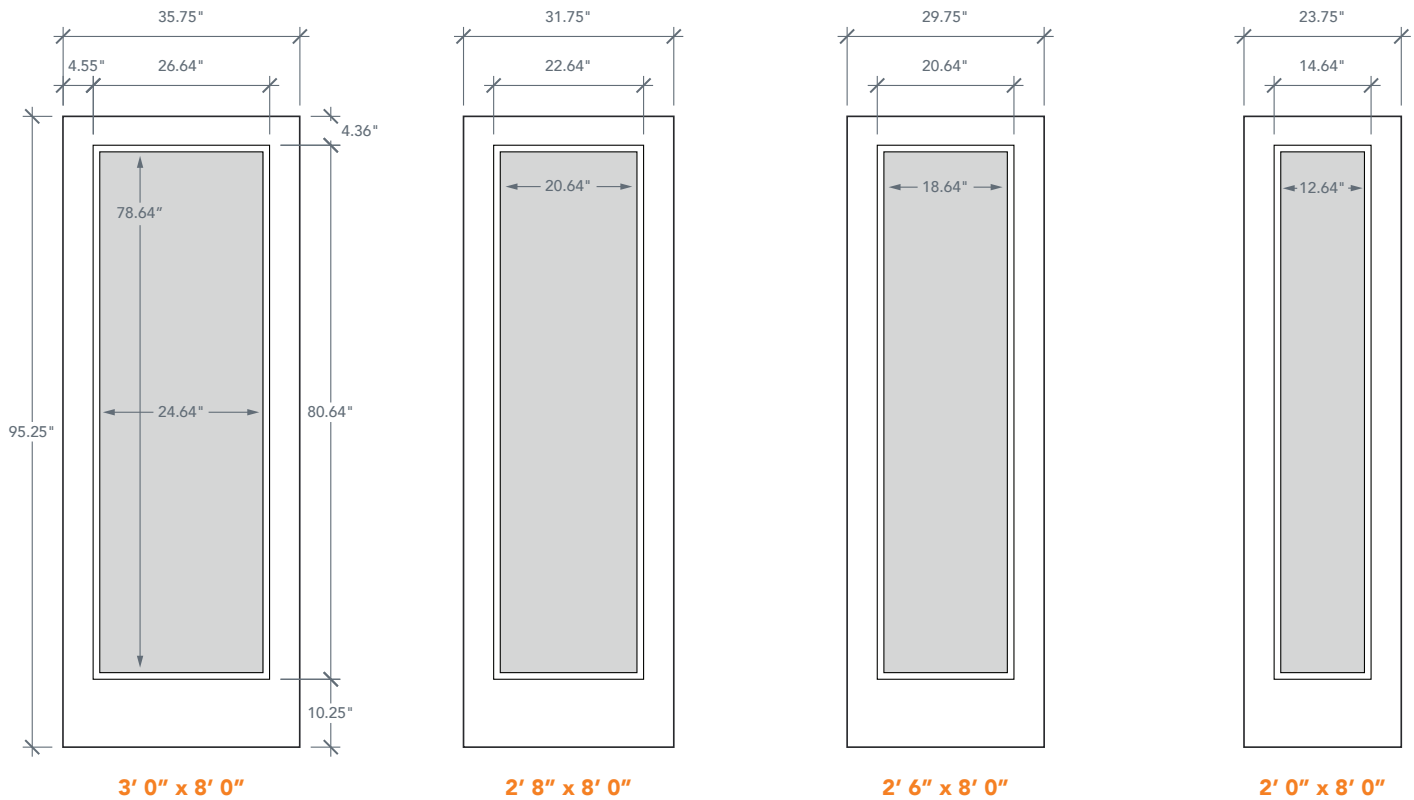

NOVA 45

DIRECT GLAZED

LowE 272 • Impact LowE 366

AVAILABLE WIDTHS

2'0" • 2'6" • 2'8" • 3'0"

DRS1DL

DRF1DL

DRS1D80L

DRF1D80L

The Nova Series is a must-have option to brighten up your home. It features glass that is directly glazed into the door to create a unified interior and exterior look. This design creates a seamless blend between the glass and door, welcoming beautiful scenic views and natural light into any home. The 45 comes in a craftsman profile and is available in Smooth and Fir Grain.

6'8" NOVA SERIES - DRS1DL/DRF1DL

8'0" NOVA SERIES - DRS1D80L/DRF1D80L

NOVA 45

DIRECT GLAZED

LowE 272 • Impact LowE 366

AVAILABLE WIDTHS

2'0" • 2'6" • 2'8" • 3'0"

© 2022 Plastpro Inc. All Rights Reserved