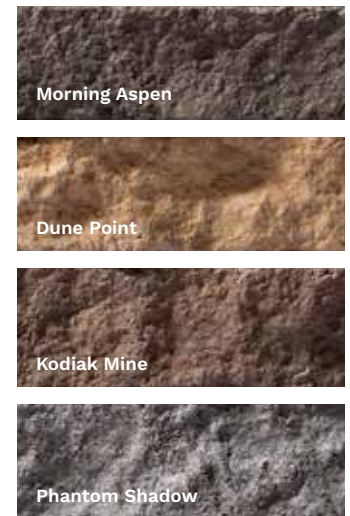

Evolve Stone Style & Color Guide

MORTARLESS
SERIES

The Future of Stone

The next evolution in decorative stone is here. Evolve Stone® is the most innovative stone siding product to date, surpassing its predecessors in value, ease, and accessibility. Formulated from patented Evolve Material, it is the very first stone cladding that can be face nailed in the same fashion as traditional siding, reducing installation time dramatically. Like real stone, this proprietary material holds its color throughout, so it can be cut to fit on-site while maintaining the highest appearance standards.

Georgetown Run STYLE

COLORS

Phantom Shadow

Morning Aspen

Dune Point

Kodiak Mine

Phantom Shadow

District View STYLE

COLORS

Morning Aspen

Morning Aspen

Dune Point

Kodiak Mine

Phantom Shadow

Universal sill pieces are available in all four colors and can be installed with any of our stone styles.

National True STYLE

COLORS

Dune Point

Morning Aspen

Dune Point

Kodiak Mine

Phantom Shadow

Capital Sky STYLE

COLORS